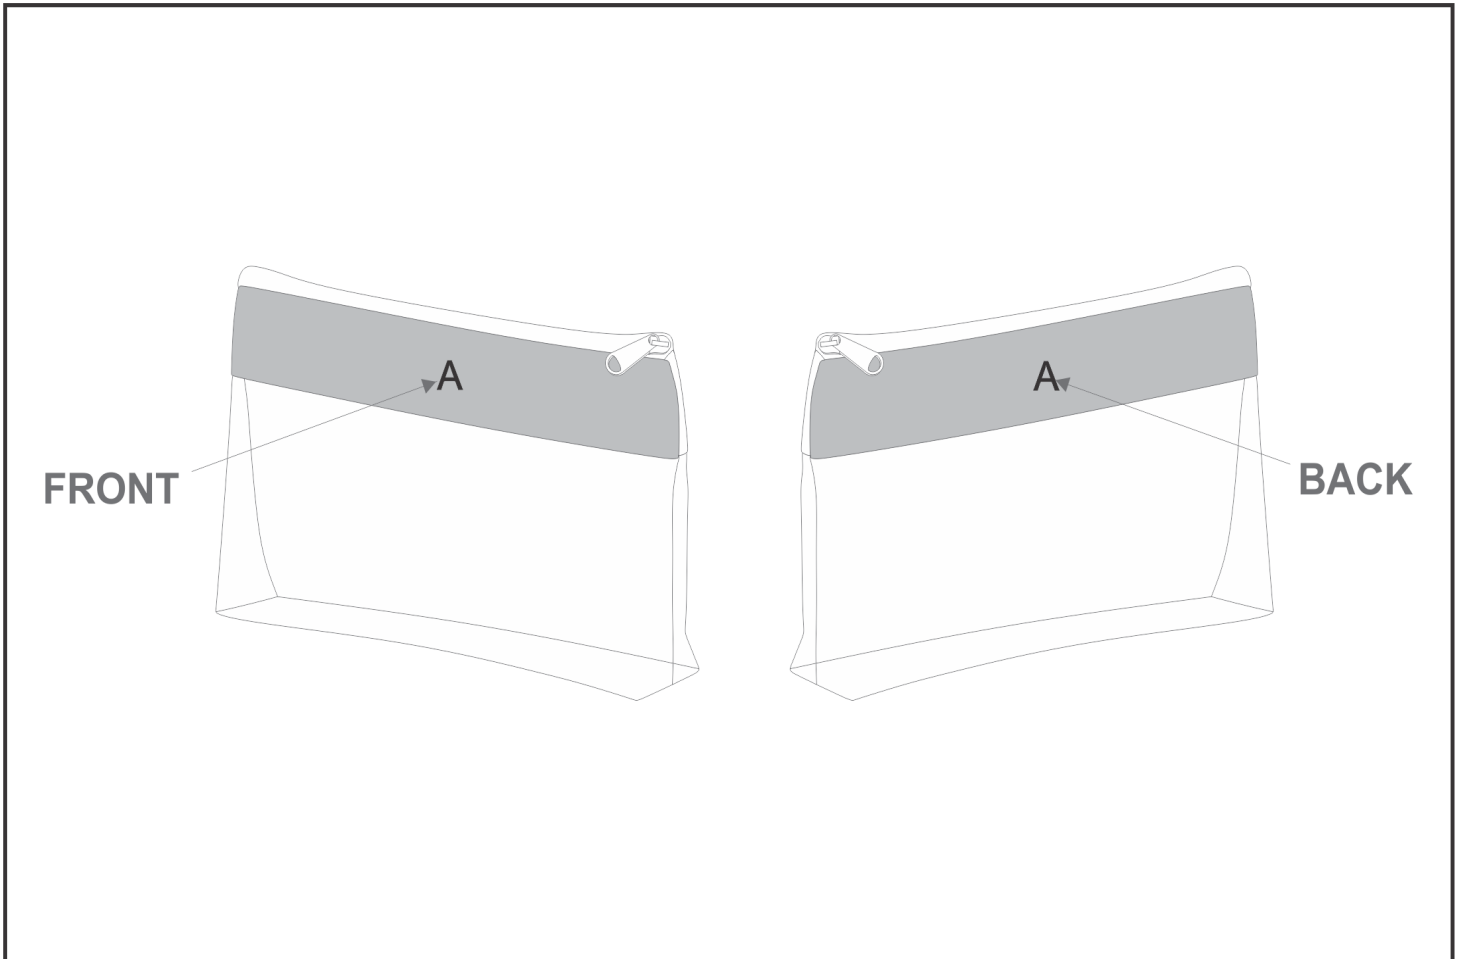

# BC-HP-35-G

Hoppla Cairo Cosmetic Bag

## Need to know:

Includes 1-Position Sublimation (setup fees apply)

- Please Note: We cannot guarantee 100% logo Alignment on all Brandable Panels.

## Branding Options:

Position	Branding Method (Branding Code)	No. of Colours	Dimension
A	Custom Sublimation A (CPSUB-A)	Full Colour	278mm wide x 128mm high